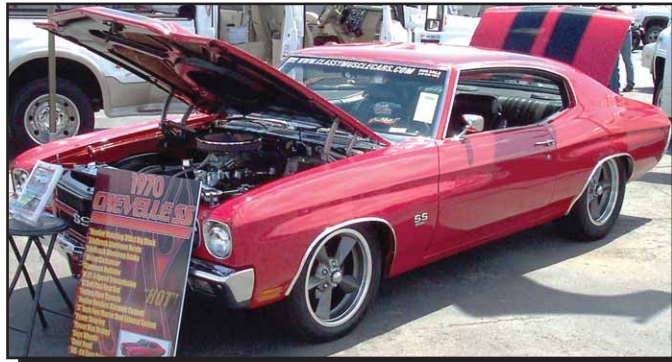

1970 Chevelle SS One Of The Rare Muscle Cars You May Find For Sale On Our Web Site (Put Us In Your Favorite Places)